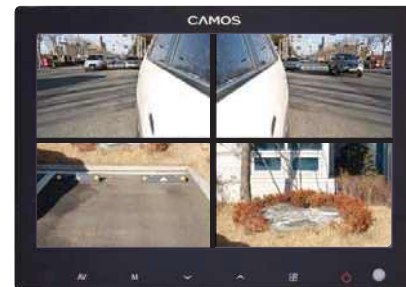

7" LIGHT-DUTY DIGITAL MONITOR

CM-709M2

- Touch Button (LED type)

- Max. 4 cameras input

- User can choose split screen (2 / 3 / 4 / H Split screen)

- 7 Languages display selection (ENG-DEU-ITA-FRA-ESP-KOR-JPN)

- Free voltage (DC 12~24V)

Remote Controller

SPECIFICATION

CM - 709M2

SCREEN SIZE	7 Inch	VIDEO SIGNAL	Composite Video (CVBS) 75Ω 1Vp-p
RESOLUTION	800(W) x 3(GB) x 480(H)	AUDIO SIGNAL	MONO
BRIGHTNESS	400 cd	BUTTON	(Remote Sensor) AV / Mode / Down / Up / Menu / Power
CONTRAST RATIO	500 : 1	OPERATING TEMPERATURE	-30°C ~ 70°C
VIEW ANGLE (L/R/T/B)	70/ 70/ 50/ 70	DIMENSION (W x H x D)	174 x 125 x 27 mm
POWER SUPPLY	DC12V-24V / 450mA	WEIGHT	480g
INPUT SYSTEM	AUTO (NTSC/PAL)		

MONITOR BUTTONS

① SENSOR	IR-SENSOR for remote control signal
② AV	Switch AUX
③ MODE	Switch Screen / Select SUB-MENU
④ ▲/▼	Switch camera inputs / Select split mode / Volume control / Set SUB-MENU
⑤ MENU	Switch main menu
⑥ POWER	Power ON / Stand-by
⑦ DIMMER SENSOR	Automatic brightness control sensor