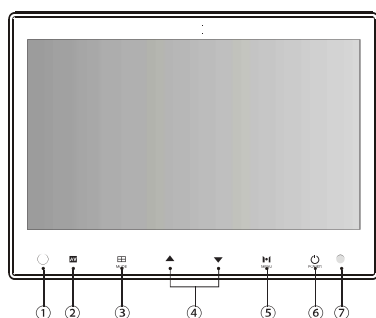

- Free voltage (DC 12~24V)

Remote Controller

SPECIFICATION

CM - 709M2

SCREEN SIZE	7 Inch	VIDEO SIGNAL	Composite Video (CVBS) 75Ω 1Vp-p
RESOLUTION	800(W) x 3(GB) x 480(H)	AUDIO SIGNAL	MONO
BRIGHTNESS	400 cd	BUTTON	(Remote Sensor) AV / Mode / Down / Up / Menu / Power
CONTRAST RATIO	500 : 1	OPERATING TEMPERATURE	-30°C ~ 70°C
VIEW ANGLE (L/R/T/B)	70/ 70/ 50/ 70	DIMENSION (W x H x D)	174 x 125 x 27 mm
POWER SUPPLY	DC12V-24V / 450mA	WEIGHT	480g
INPUT SYSTEM	AUTO (NTSC/PAL)		

MONITOR BUTTONS

① SENSOR	IR-SENSOR for remote control signal
② AV	Switch AUX
③ MODE	Switch Screen / Select SUB-MENU
④ ▲/▼	Switch camera inputs / Select split mode / Volume control / Set SUB-MENU
⑤ MENU	Switch main menu
⑥ POWER	Power ON / Stand-by
⑦ DIMMER SENSOR	Automatic brightness control sensor